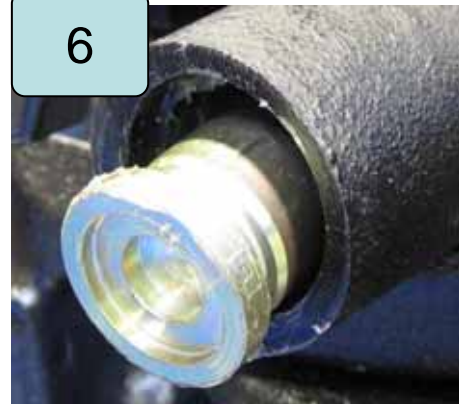

Reparaturanleitung

Repair instructions

Instructions de reparation

ROE 71491

ROCKINGER

Member of JOST-World

ROE71491